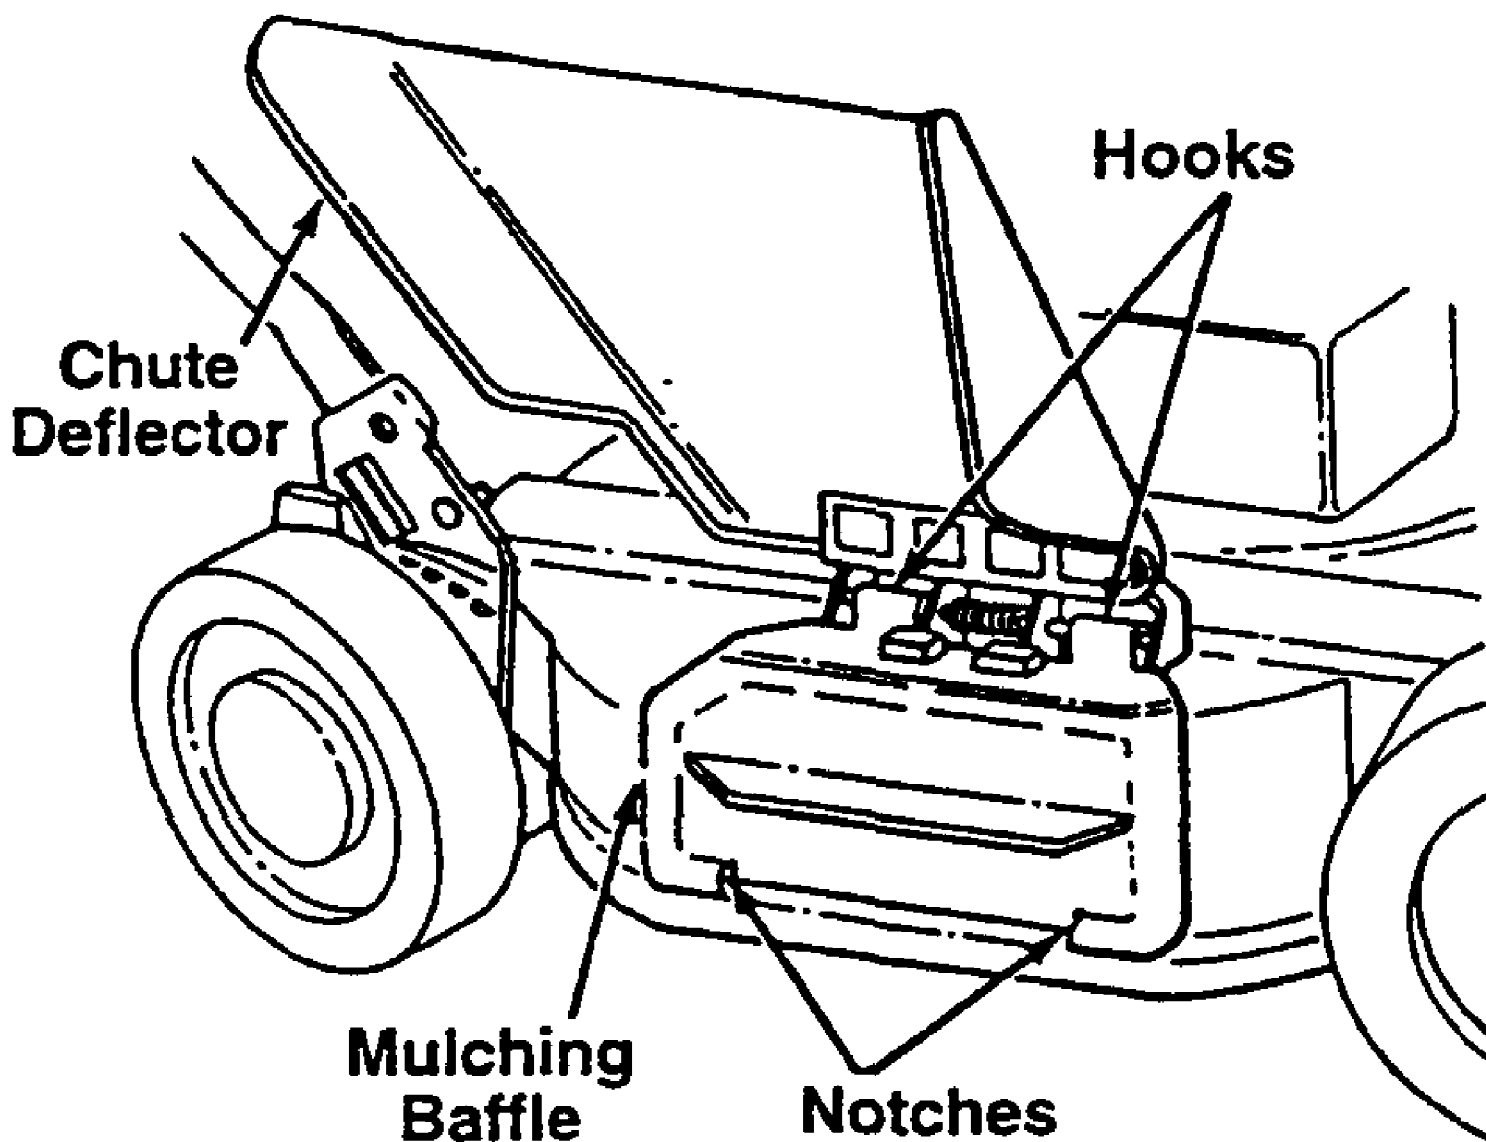

190-102-000 (1997)
22" Mulching Kits

Page 1 of 2

190-102-000 (1997)
22" Mulching Kits

Ref #	Part Number	Qty	S/P/F	Description
	743-0720	1		20" Mulching Blade For model 102
	742-0722	1	S	22" Mulching Blade For model 100
	731-1386A	1	S	Mulching Baffle